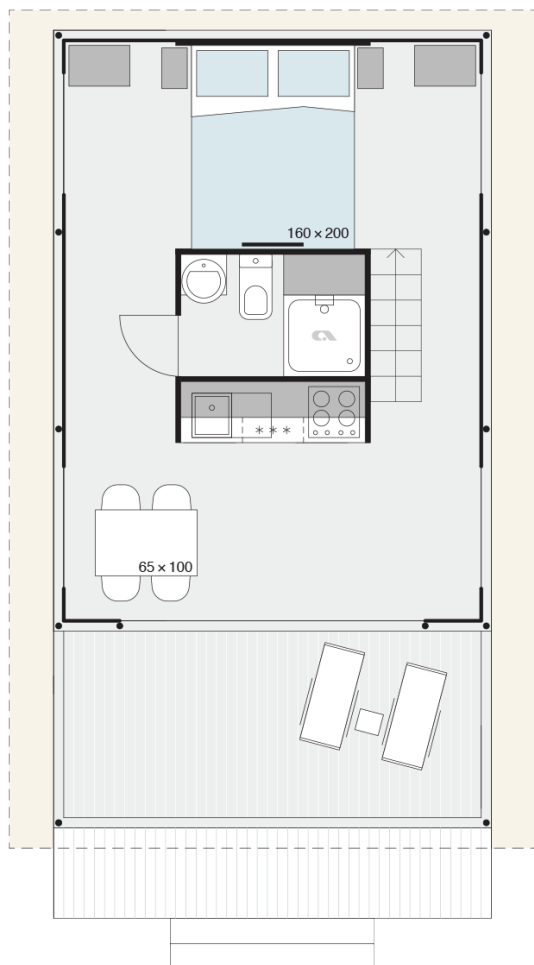

Safari M COMFORT+

Facade:

Loft M L01 fasada

Layout:

Loft M L01 Comfort+

Layout 2:

Loft M L01 Comfort+ mansarda

A1 GENERAL

Length interior/exterior	5,68/8,43
Width interior/exterior	4,09/4,92
Height interior/exterior	2,05/5,24
Area	31,20+23
Number of beds	4
Number of bedrooms	2
Number of bathrooms	1
Kitchen	X
Loft bedroom	X
Transport length	5,68
Transport width	2,28
Transport height	2,4
Dimension terrace	4,09x1,91
Length interior/exterior	5,68/8,43
Width interior/exterior	4,09/4,92
Height interior/exterior	2,05/5,24
Area	31,20+23
Number of beds	4
Number of bedrooms	2
Number of bathrooms	1
Kitchen	X
Loft bedroom	X
Transport length	5,68
Transport width	2,28
Transport height	2,4
Dimension terrace	4,09x1,91