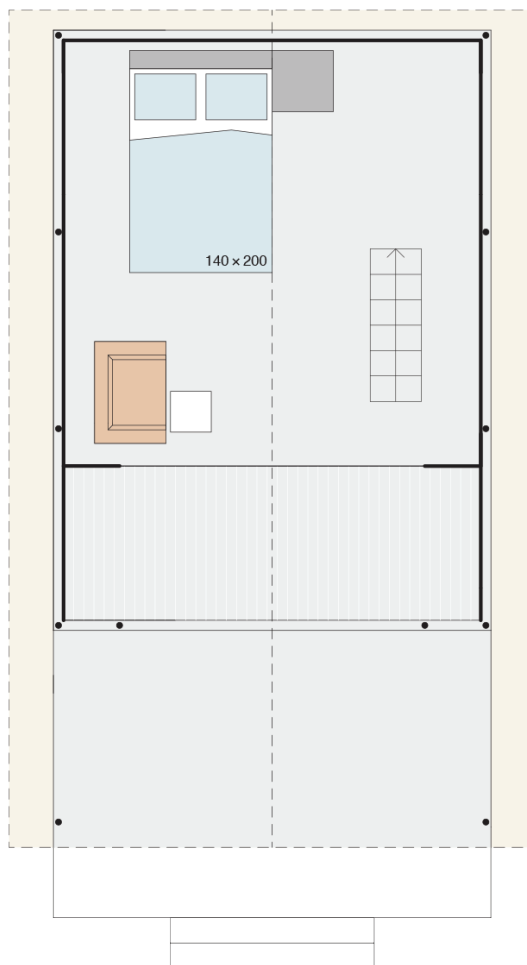

Safari M COMFORT+

Facade:

Loft M L01 fasada

Layout:

Loft M L01 Comfort+

Layout 2:

Loft M L01 Comfort+ mansarda

A1 GENERAL

Length interior/exterior	5,68/8,43
Width interior/exterior	4,09/4,92
Height interior/exterior	2,05/5,24
Area	31,20+23
Number of beds	4
Number of bedrooms	2
Number of bathrooms	1
Kitchen	X
Loft bedroom	X
Transport length	5,68
Transport width	2,28
Transport height	2,4
Dimension terrace	4,09x1,91
Length interior/exterior	5,68/8,43
Width interior/exterior	4,09/4,92
Height interior/exterior	2,05/5,24
Area	31,20+23
Number of beds	4
Number of bedrooms	2
Number of bathrooms	1
Kitchen	X
Loft bedroom	X
Transport length	5,68
Transport width	2,28
Transport height	2,4
Dimension terrace	4,09x1,91